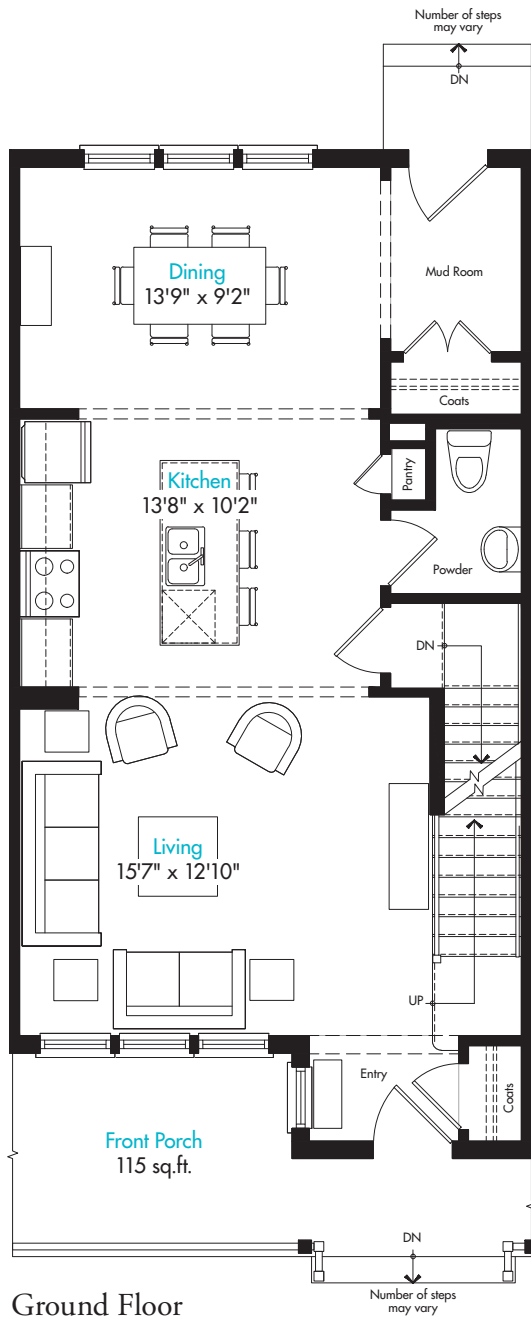

The MacDonald - 2B

Interior | 1,345 sq.ft.

Ground Floor

Second Floor

Basement