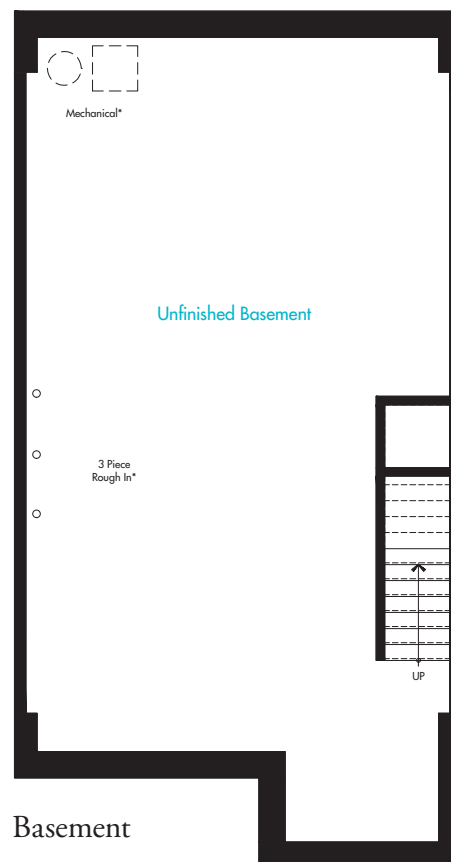

The MacDonald - 2B

Interior | 1,345 sq.ft.

Ground Floor

Second Floor

Basement