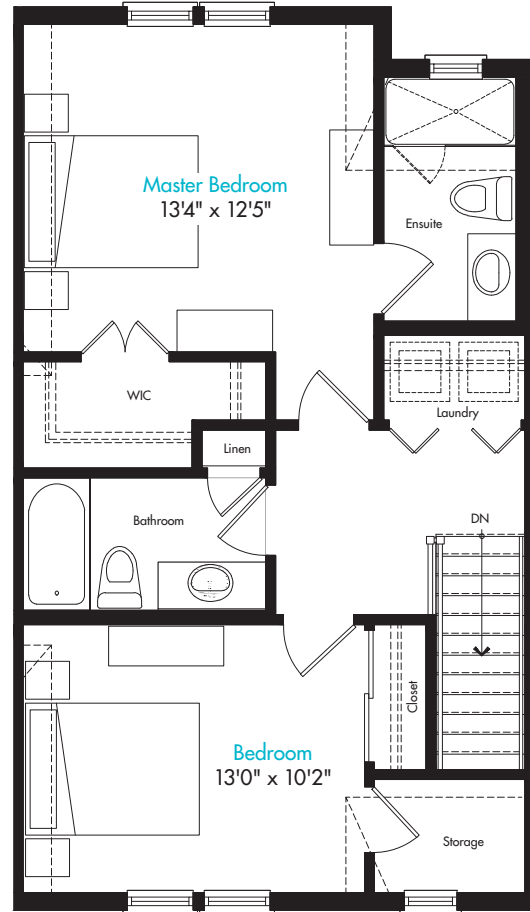

The MacDonald - 2B

Interior | 1,345 sq.ft.

Ground Floor

Second Floor

Basement