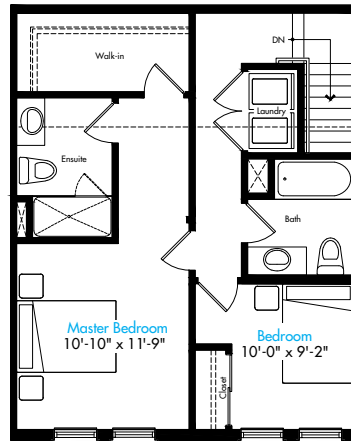

THE FITZGERALD - 2E

Interior | 1,265 sq. ft

Basement

Second Floor
Option 1

Second Floor
Option 2