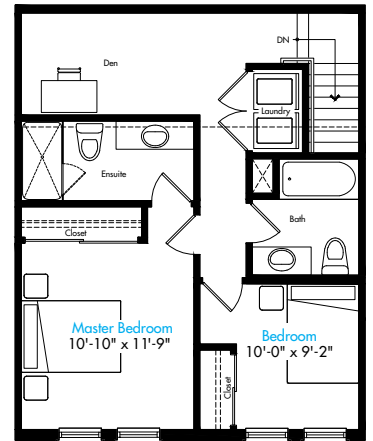

THE FITZGERALD - 2E

Interior | 1,265 sq. ft

Basement

Second Floor
Option 1

Second Floor
Option 2