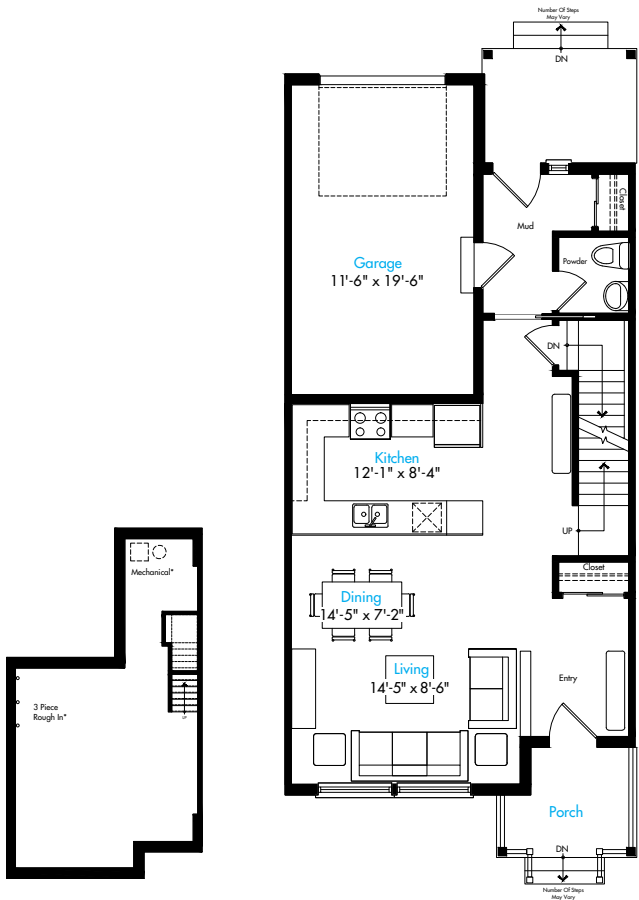

THE FITZGERALD - 2E

Interior | 1,265 sq. ft

Basement

Second Floor
Option 1

Second Floor
Option 2