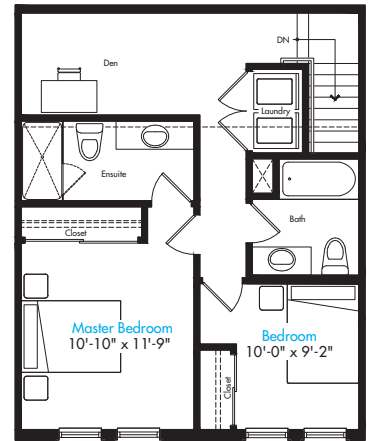

THE FITZGERALD - 2E

Interior | 1,265 sq. ft

Basement

Ground Floor

Second Floor
Option 1

Second Floor
Option 2