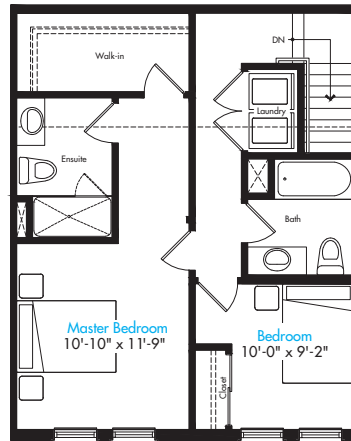

THE FITZGERALD - 2E

Interior | 1,265 sq. ft

Basement

Ground Floor

Second Floor
Option 1

Second Floor
Option 2