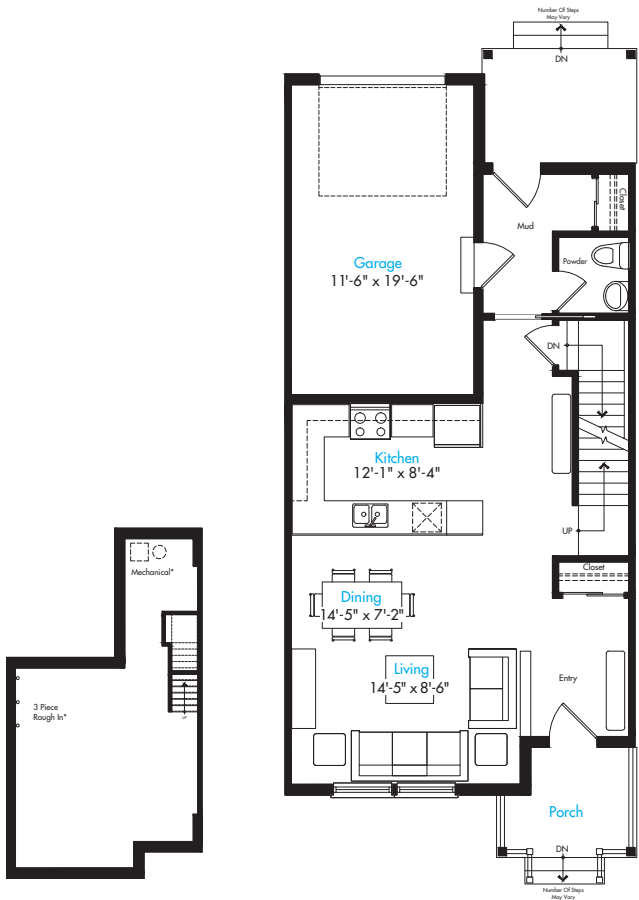

THE FITZGERALD - 2E

Interior | 1,265 sq. ft

Basement

Ground Floor

Second Floor
Option 1

Second Floor
Option 2