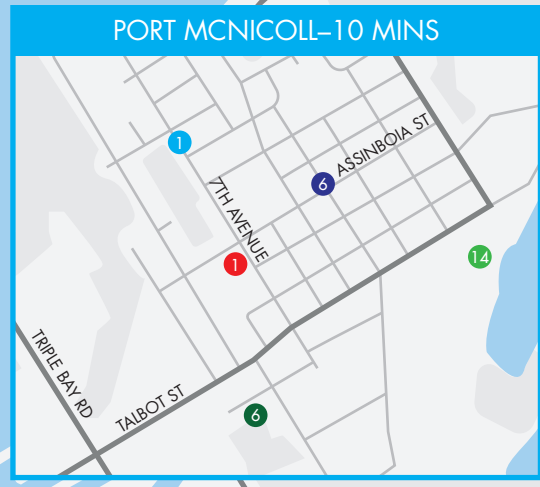

Amenities Map is artist concept and is subject to change without notice. Information for reference only and is approximate. Map not to scale. E. & O.E.